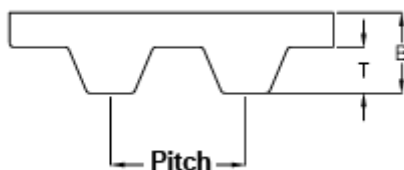

# Data Sheet

Article number: 602931410033  
Description: Gates Open timing belt rubber  
L-075-glass cord

## Measures

---

B = 3.6  
Pitch = 3/8"  
T = 1.91  
Width = 075